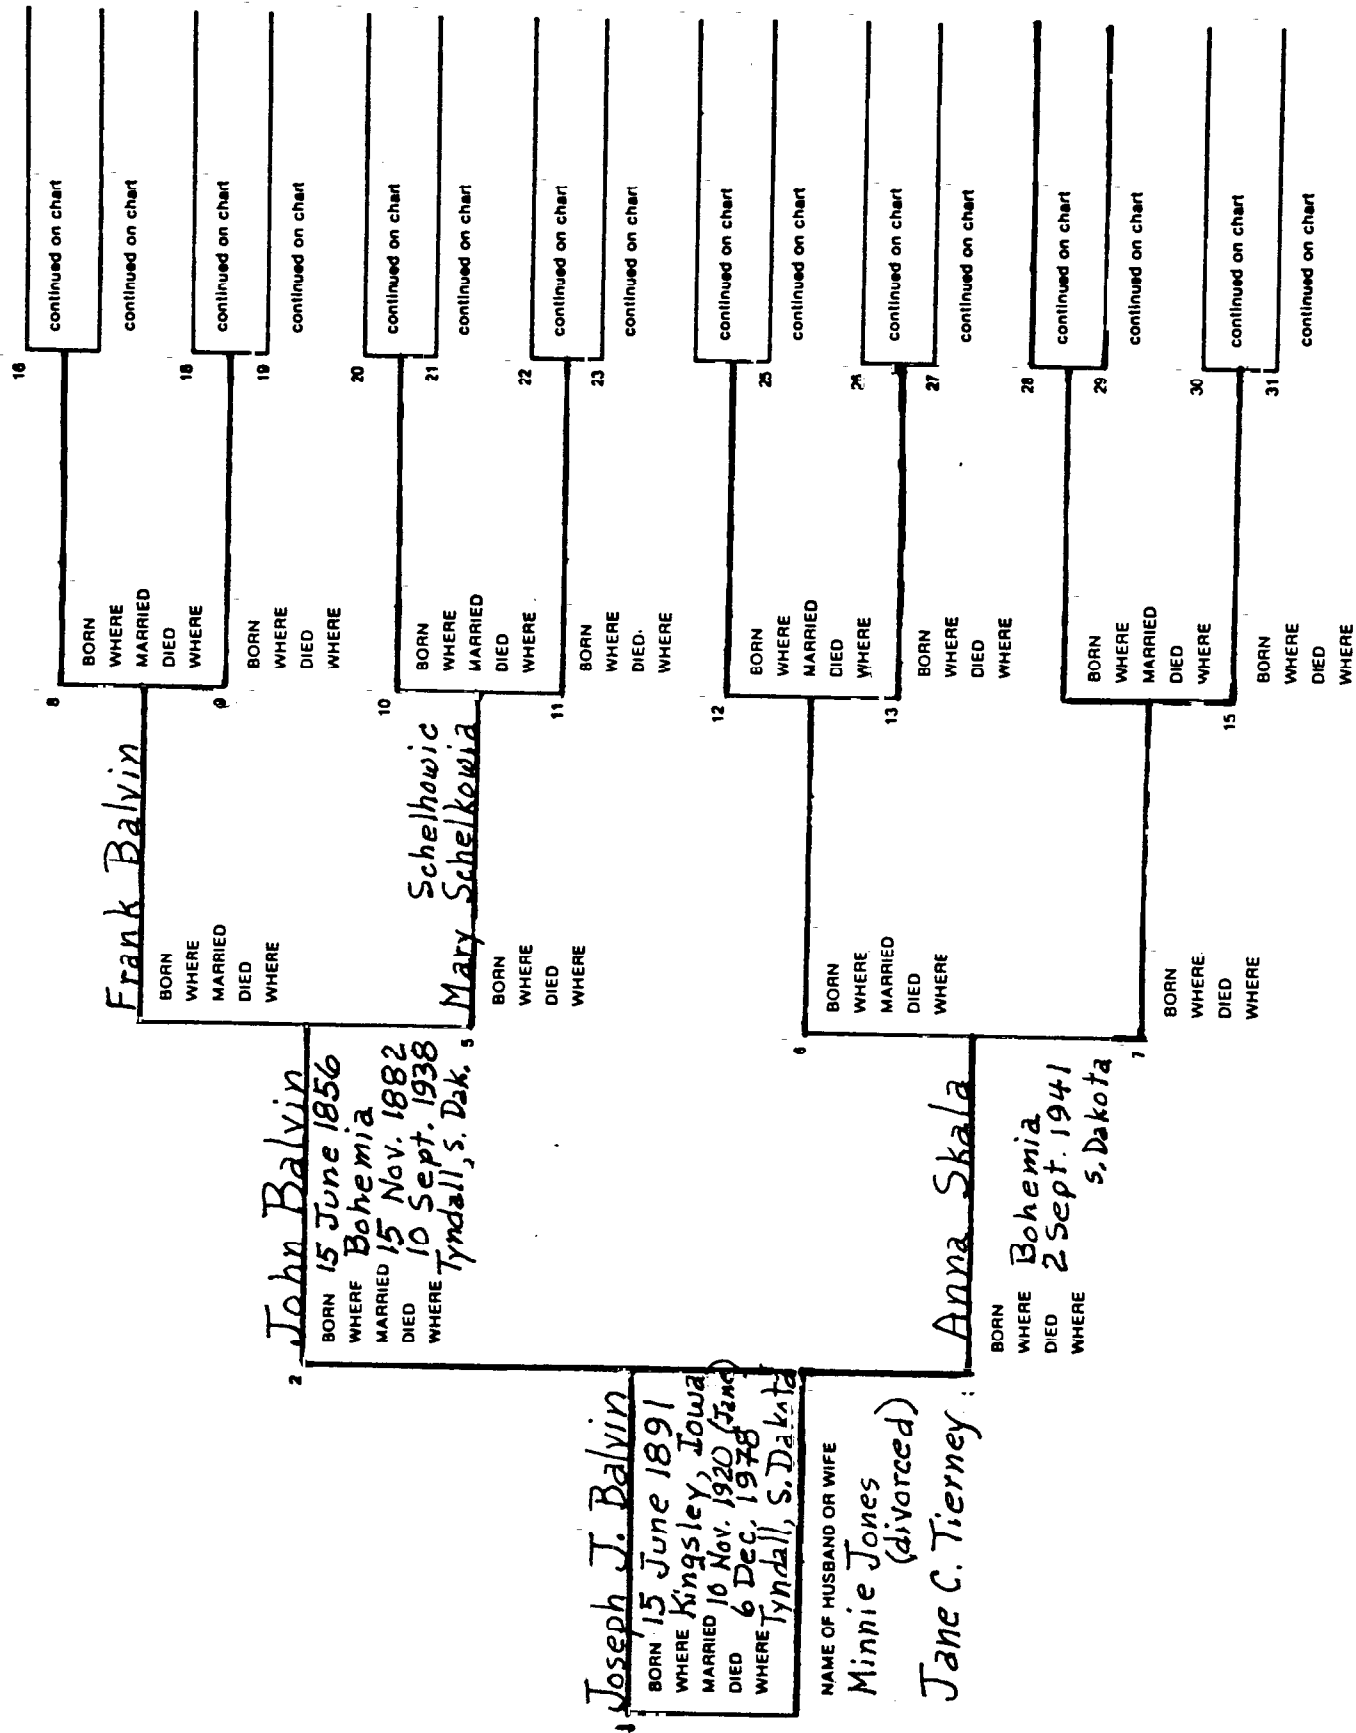

Pedigree Chart

JOE

JOE (1)

HUSBAND Joseph James Balvin

Born 15 June 1891 Place Kingsley Iowa (Woodbury County)

Cv. 8 August 1891 Place St. Michael's Church Kingsley Iowa

Marr. 10 November 1920 Place St. Leo's Church Tyndal South Dakota (To Jane)

Died 6 December 1978 Place St. Michael's Hospital Tyndal South Dakota

Burial 9 December 1978 Place St. Leo's Catholic Cemetery Tyndal, South Dakota

Spouse's Name John Balvin HUSBAND'S MOTHER Anna Skala

OTHER WIVES Minnie Jones (Divorced January 15, 1918)

SOURCES OF INFORMATION
 * Came to U.S. 7 May 1903 from Hamburg, Germany to New York.
 ** Came to U.S. 15 January 1891, arrived 15 February 1891, from Hamburg, Germany to New York — Ships Moravia

To indicate that a child is an ancestor of the family representative, place an "X" behind the number pertaining to that child.
 NAMES: WATSON, John Henry
 PLACES: Sharon, Windsor, VT
 DATES: 14 Apr 1794
 ENTER ALL DATA IN THIS ORDER.